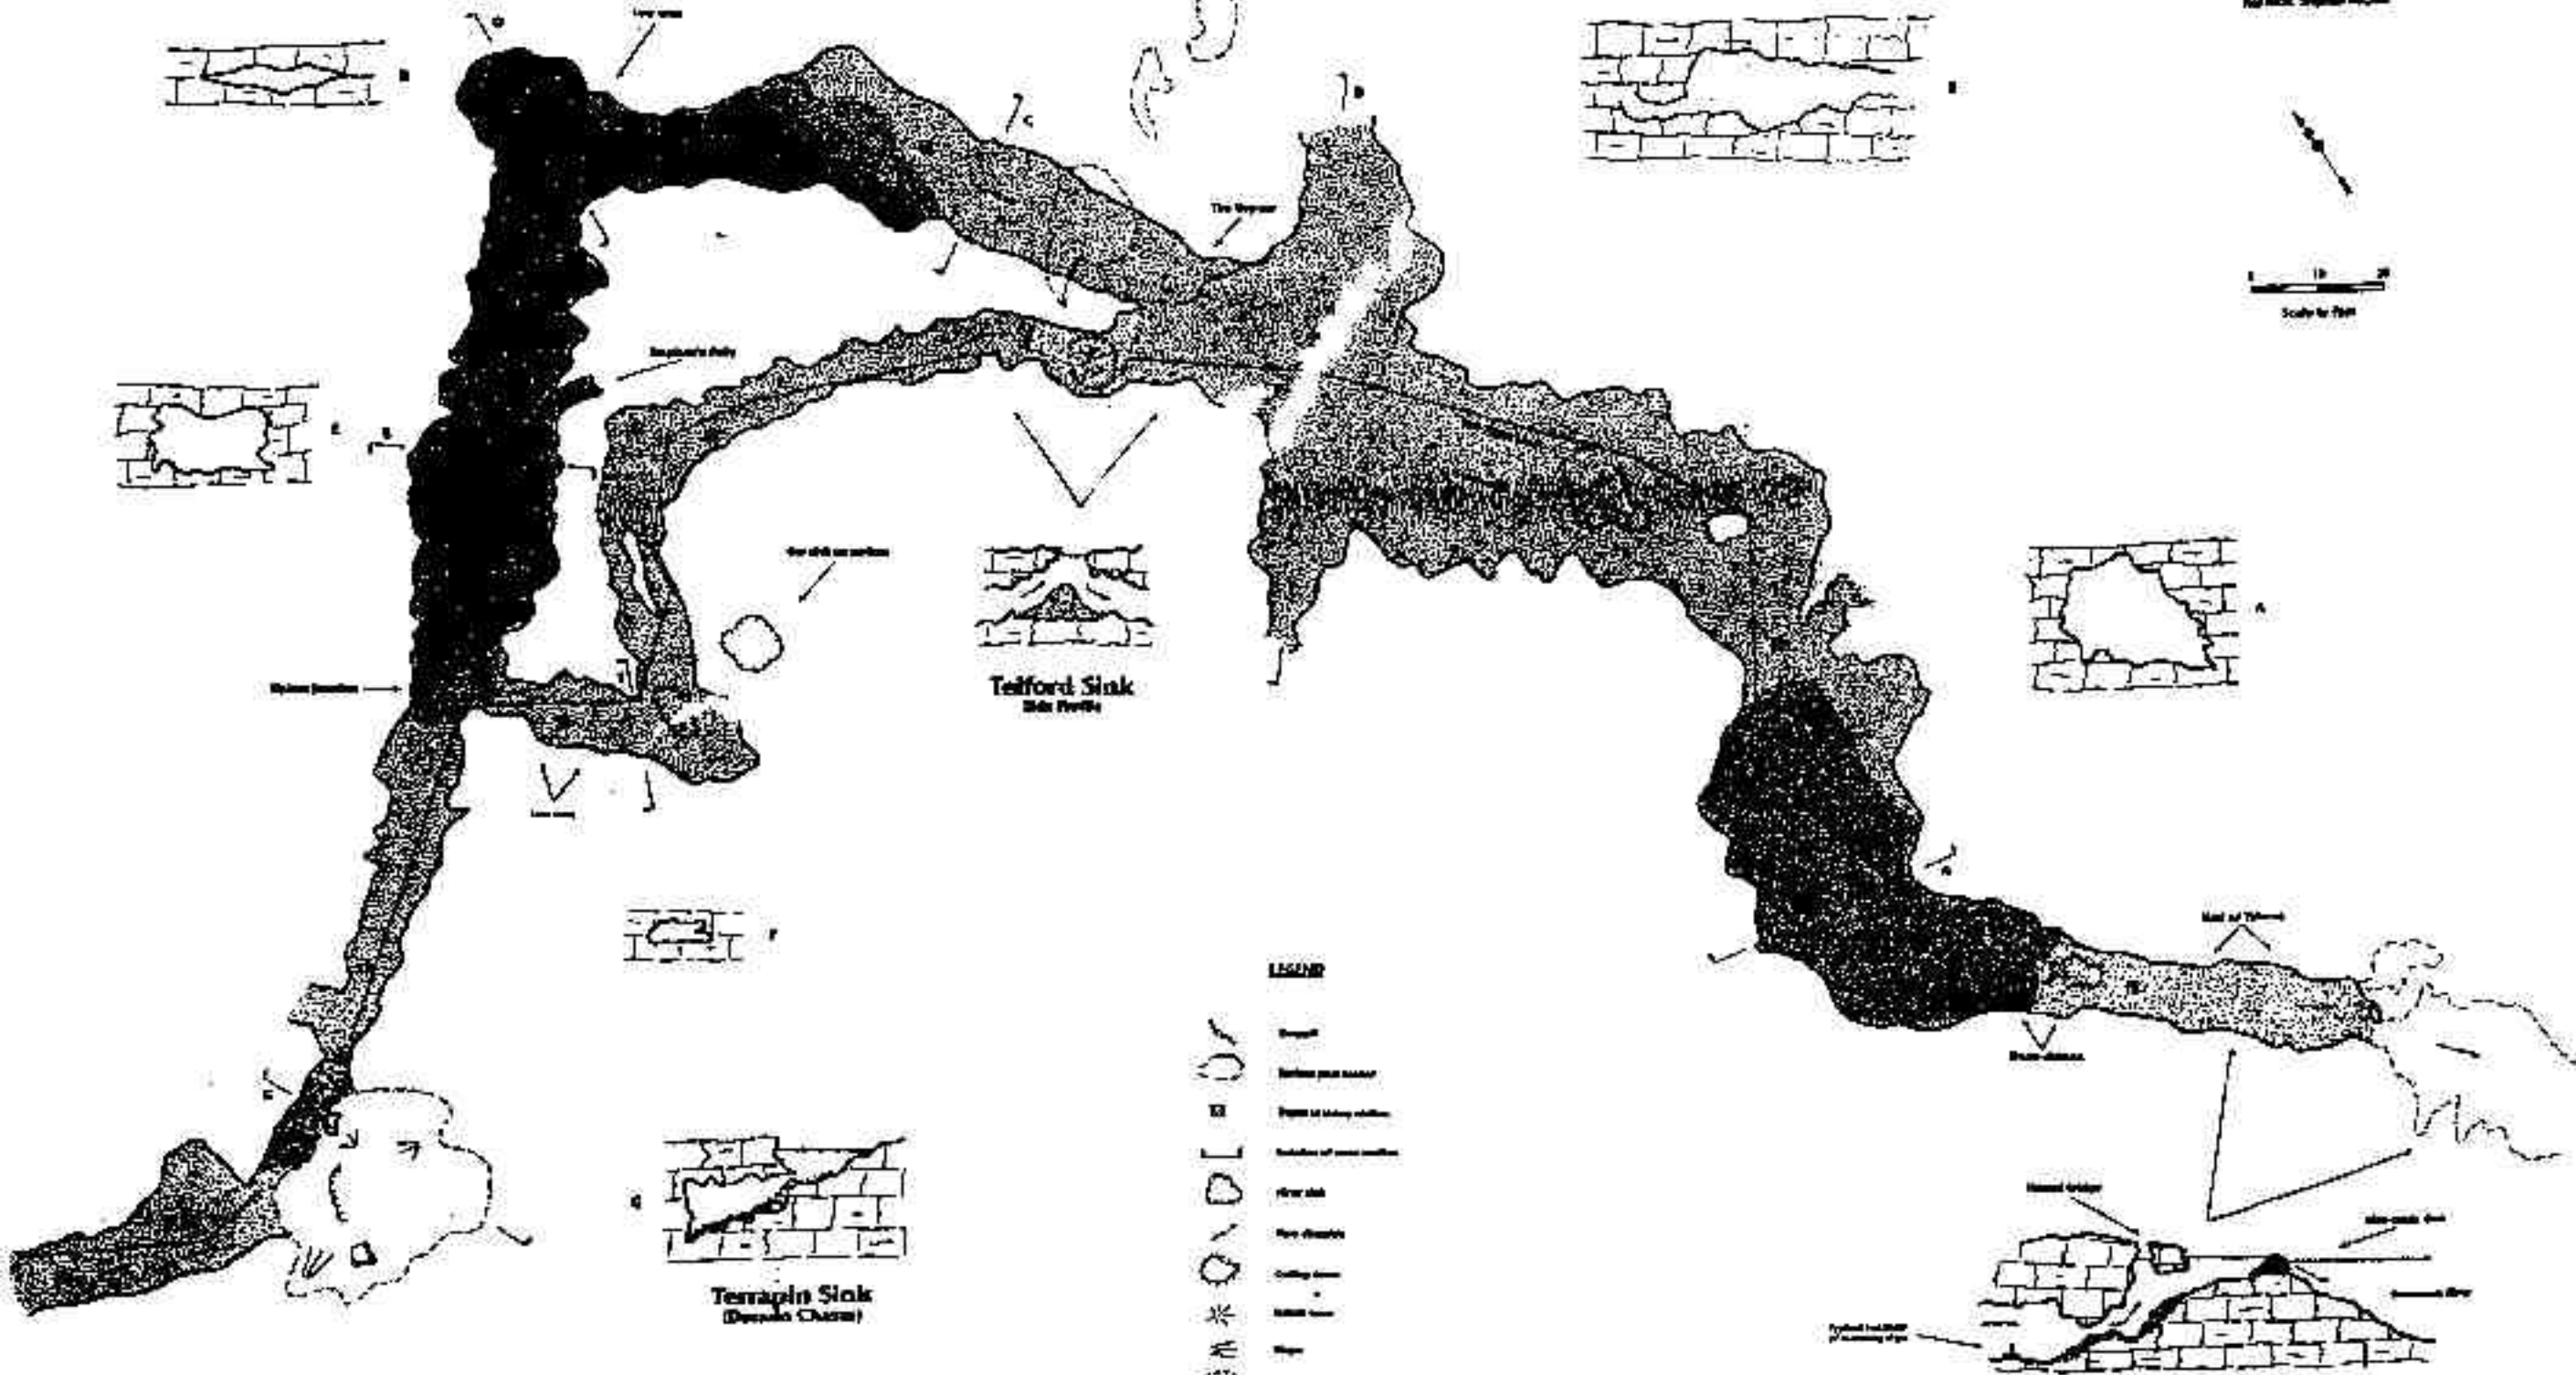

TELFORD SPRING CAVE SYSTEM Lower Section

Sarasota County, Florida

Compiled by Kelly Walsh, NIS, FOTM

Supervisor:
Kelly Frisby, Jim Cunningham, Colin Cunningham,
Pat Rice, Stephen Roper

Telford Sink
Side Profile

Terrain Sink
(Dorsale Chasma)

Telford Spring
Side Profile

LEGEND

- Dry Passage
- Water Passage
- Tunnel
- Sink
- Dorsale Chasma
- Spring